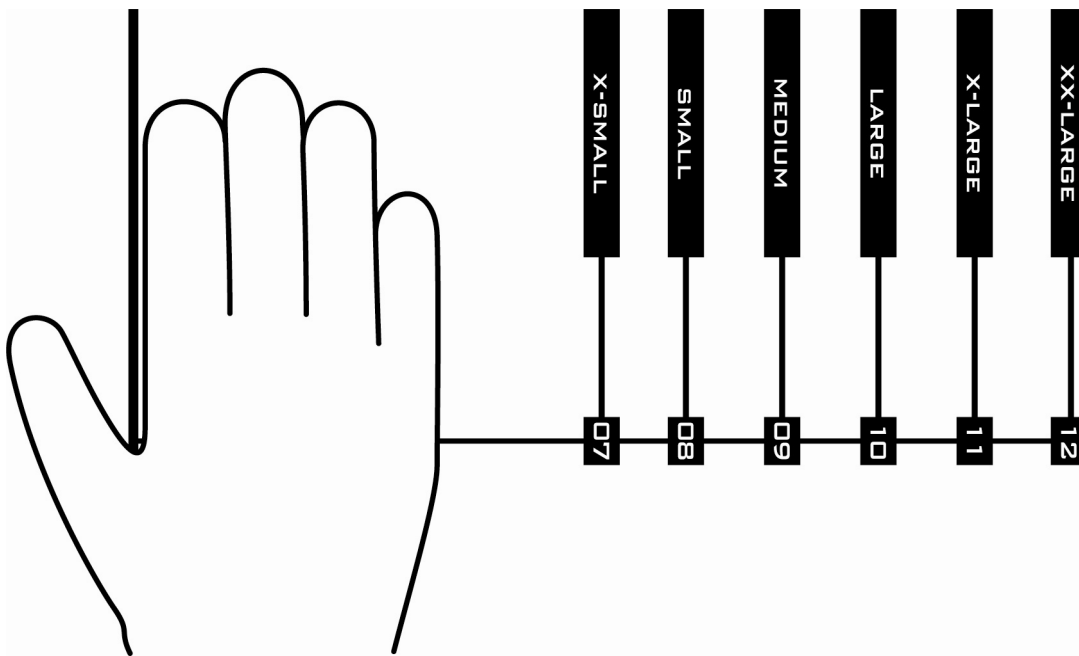

Glove Sizing Gauge

To find your glove size, please measure the width of your hand as shown on the glove sizing gauge.

Place index finger next to the line as shown to get your proper size.